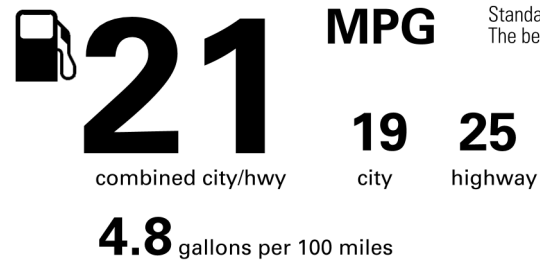

BASE MANUFACTURER'S SUGGESTED RETAIL PRICE \$56,270.00

OPTIONAL EQUIPMENT

FE	50 STATE EMISSIONS	
MR	Power Tilt/Slide Moonroof	850.00
TD	Tow Tech Package - w/ Trailer Reverse Assist (TRA) Control, Digital Display Rearview Mirror	400.00
8F.	Tow Hooks Upgrade - Front - Red	180.00
63.	Floor Mats- All Weather- '4Runner'	248.00
T9.	Badge Inserts- Rr TOYOTA Reflect Black	65.00
T4.	Badge Overlay- Front Emblem Black	65.00
R5.	Cargo Tray- All Weather '4Runner'	140.00
MF.	Mudguards- Fr +Rr Molded Black '4Runner'	175.00

Not Original - Copy

Created: 2026-05-25 10:23:07 (UTC)

EPA DOT Fuel Economy and Environment

Gasoline Vehicle

Fuel Economy

Standard SUVs range from 12 to 115 MPG. The best vehicle rates 146 MPGe.

You spend \$3,250 more in fuel costs over 5 years compared to the average new vehicle.